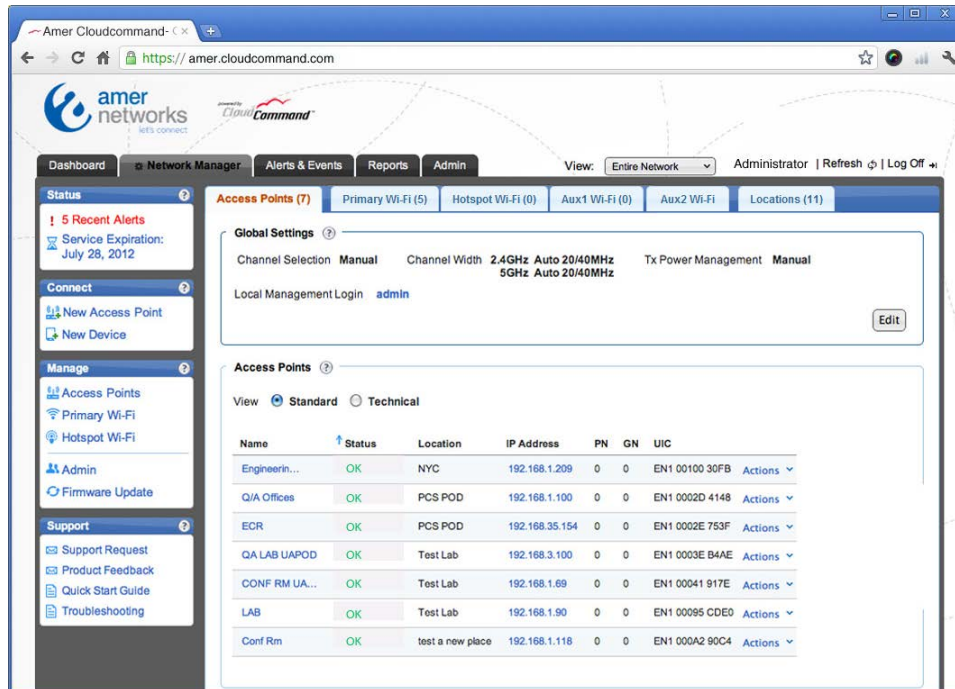

The Challenges: Connectivity across 7 Locations

- Coverage for classrooms, libraries, cafeterias, gymnasiums, common areas, offices, and facility parking lots.
- 7 Locations – One network across 5 schools and 2 admin locations.
- 3000 student, staff & visitor concurrent users

The Solution: Amer Wi-Fi Key Management Features:

- Remote Management Capabilities: One administrator manages all locations in real time from his desk, reducing network down time and service calls.
- Business Grade Functionality
 - Full district coverage
 - Remote management
 - Enhanced security with Individual Device Authentication (IDA)

Single point of management for multiple customer sites

One user interface delivers anytime, anywhere access to all of your wireless customers across multiple geographies. Administrators can remotely view multiple customer networks simultaneously and perform real-time management tasks.